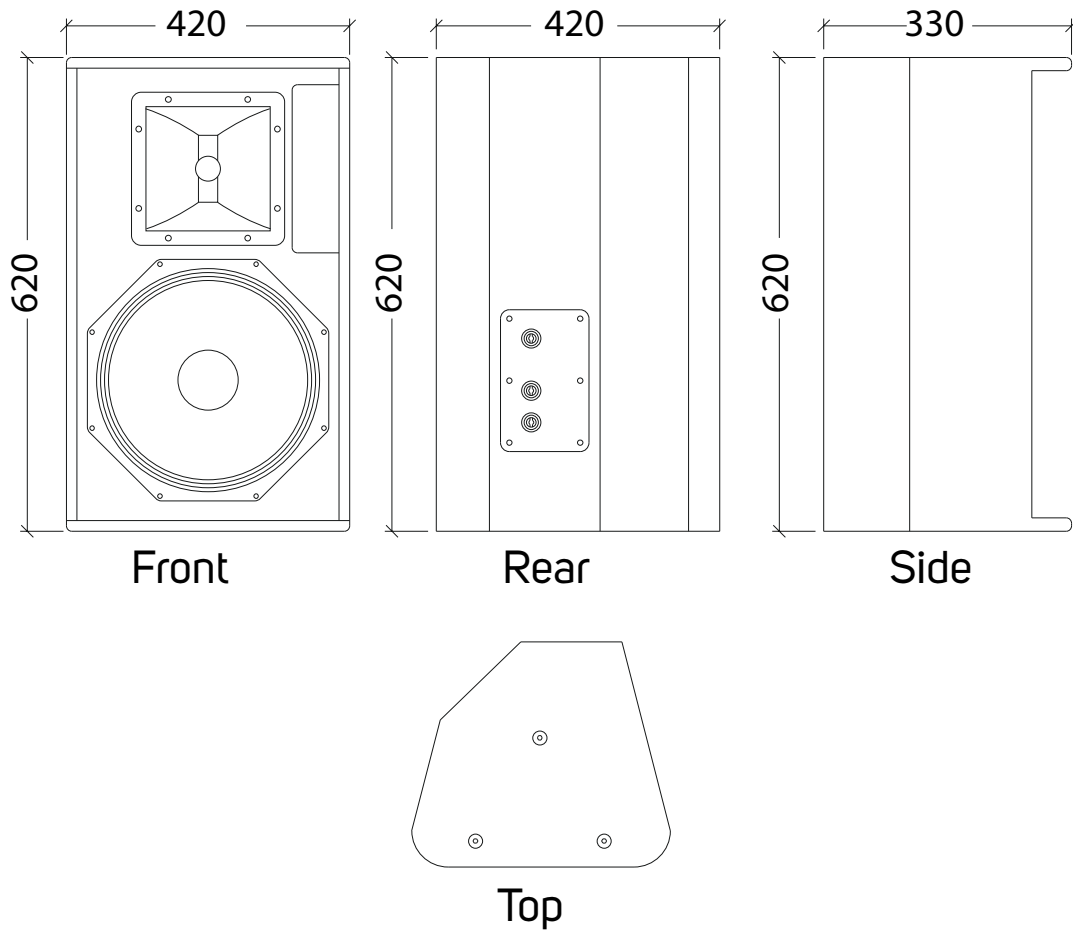

#### DESCRIPTION

Passive 12" Portable Two-Way Utility Stage Monitor and Loudspeaker System

The STI PS 8 is a portable, eight-inch, two-way speaker system designed for either main sound reinforcement or monitoring applications. It is perfect for speech reinforcement of any type, live performance stage monitoring, reinforcement of vocal and acoustic music, and as a high-performance satellite speaker for use with subwoofers. PS passive speakers were designed to provide the sensitivity, frequency response and power handling needed for almost any professional audio environment while still being reasonably priced. Whether you use a powered mixer or an equipment rack full of amps and signal processing, PS passive speakers deliver the sound power and bandwidth necessary to make loud music sound natural and even quiet speech intelligible.

Frequency Responce	65Hz-18Khz
Impetoce	8 Ohms
RMS	1200W
Peak Power Handling	2400W
Directivity Angle	H90°x V10°
Sensitivity	99dB (2,83v/m)
Maximun SPL	125dB
Woofer	12" (310mm)
Tweeter	2" (44mm)
Size	620x420x330mm
Weight	25Kg